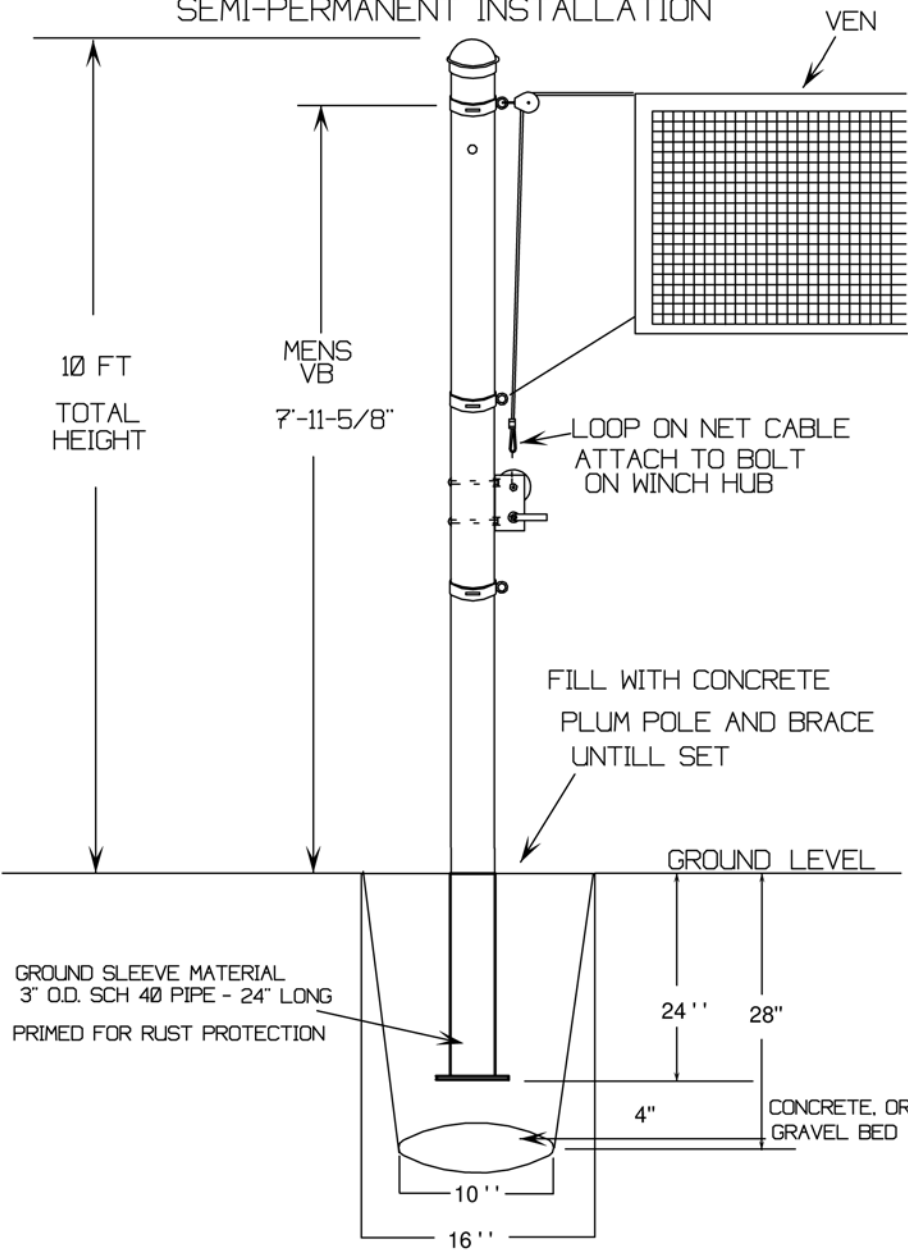

VODSVS WITH 24" GROUND SLEEVE
SEMI-PERMANENT INSTALLATION

VODSVS - NO GROUND SLEEVE
PERMANENT INSTALL

SCALE: NTS
DATE: 12-08
DRAWN BY: S.L.
DWG: VOD INST PG1-REV-08

OUTDOOR VOLLEYBALL STANDARDS

POLE INSTALLATION DRAWING

PAGE: 1 of 3

PRODUCT CODE: VODSVS

SCALE: NTS
DATE: 12-08
DRAWN BY: S.L.
DWG: VOD INST PG2-REV-08

OUTDOOR VOLLEYBALL STANDARDS	
ASSEMBLY DRAWING - UPRIGHTS AND HARDWARE	
PAGE: 2 of 3	PRODUCT CODE: VODSVS

SCALE: NTS

OUTDOOR VOLLYBALL STANDARDS
SLEEVE PLACEMENT AND COURT LAYOUT

DATE: 12-08

DRAWN BY: S.L.

PAGE 3 of 3

PRODUCT CODE: VODSVS

DWG: VOD INST PG3-REV-08