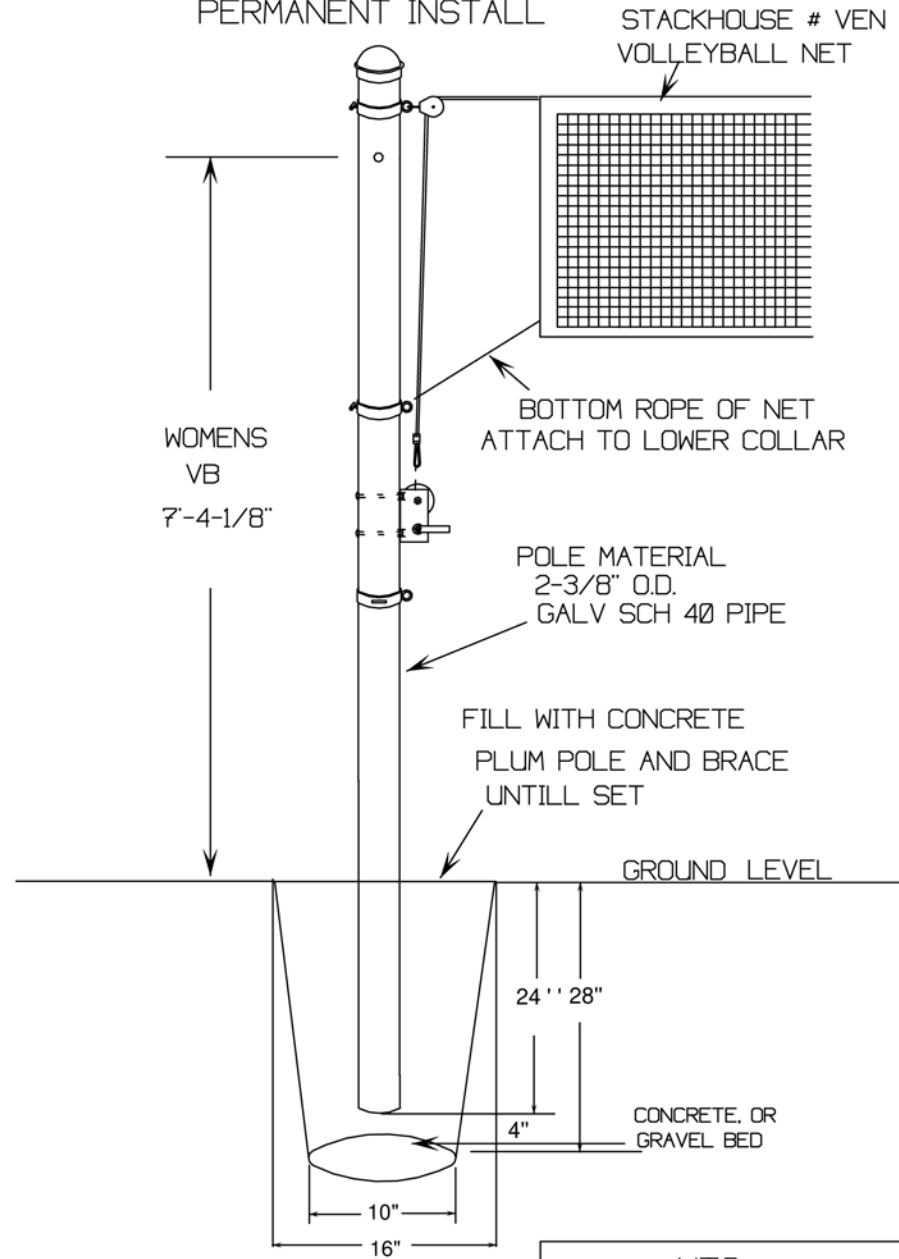

VODSVS WITH 24" GROUND SLEEVE
SEMI-PERMANENT INSTALLATION

VODSVS - NO GROUND SLEEVE
PERMANENT INSTALL

SCALE: NTS
DATE: 12-08
DRAWN BY: S.L.
DWG: VOD INST PG1-REV-08

OUTDOOR VOLLEYBALL STANDARDS

POLE INSTALLATION DRAWING

PAGE: 1 of 3

PRODUCT CODE: VODSVS

SCALE: NTS
DATE: 12-08
DRAWN BY: S.L.
DWG: VOD INST PG2-REV-08

OUTDOOR VOLLEYBALL STANDARDS	
ASSEMBLY DRAWING - UPRIGHTS AND HARDWARE	
PAGE: 2 of 3	PRODUCT CODE: VODSVS

SCALE: NTS

OUTDOOR VOLLYBALL STANDARDS
SLEEVE PLACEMENT AND COURT LAYOUT

DATE: 12-08

DRAWN BY: S.L.

PAGE 3 of 3

PRODUCT CODE: VODSVS

DWG: VOD INST PG3-REV-08