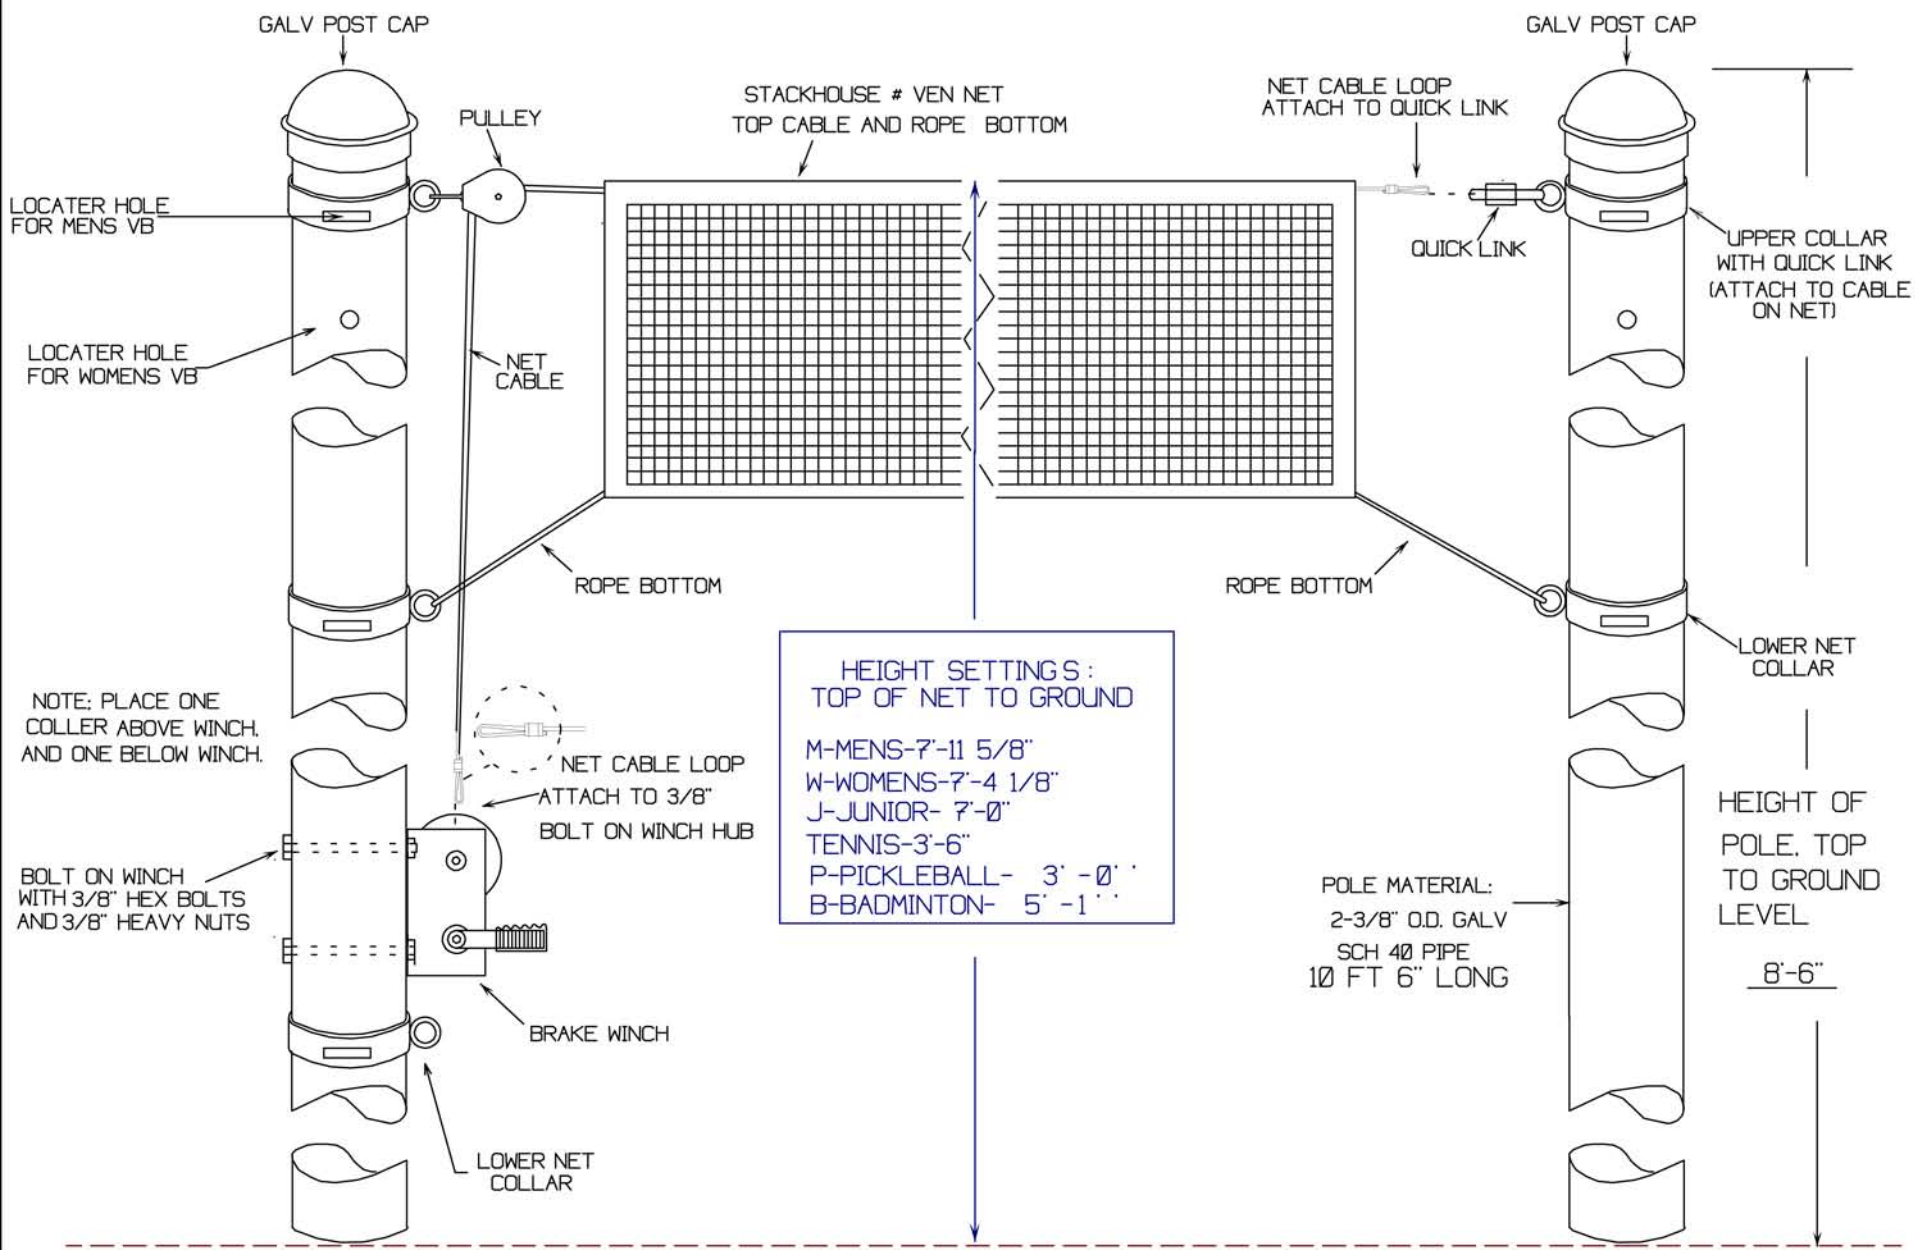

VODSVS WITH 24" GROUND SLEEVE
SEMI-PERMANENT INSTALLATION

VODSVS - NO GROUND SLEEVE
PERMANENT INSTALL

SCALE: NTS
DATE: 12-08
DRAWN BY: S.L.
DWG: VOD INST PG1-REV-08

OUTDOOR VOLLEYBALL STANDARDS

POLE INSTALLATION DRAWING

PAGE: 1 of 3

PRODUCT CODE: VODSVS

SCALE: NTS
DATE: 12-08
DRAWN BY: S.L.
DWG: VOD INST PG2-REV-08

OUTDOOR VOLLEYBALL STANDARDS	
ASSEMBLY DRAWING - UPRIGHTS AND HARDWARE	
PAGE: 2 of 3	PRODUCT CODE: VODSVS

SCALE: NTS

OUTDOOR VOLLYBALL STANDARDS
SLEEVE PLACEMENT AND COURT LAYOUT

DATE: 12-08

DRAWN BY: S.L.

PAGE 3 of 3

PRODUCT CODE: VODSVS

DWG: VOD INST PG3-REV-08