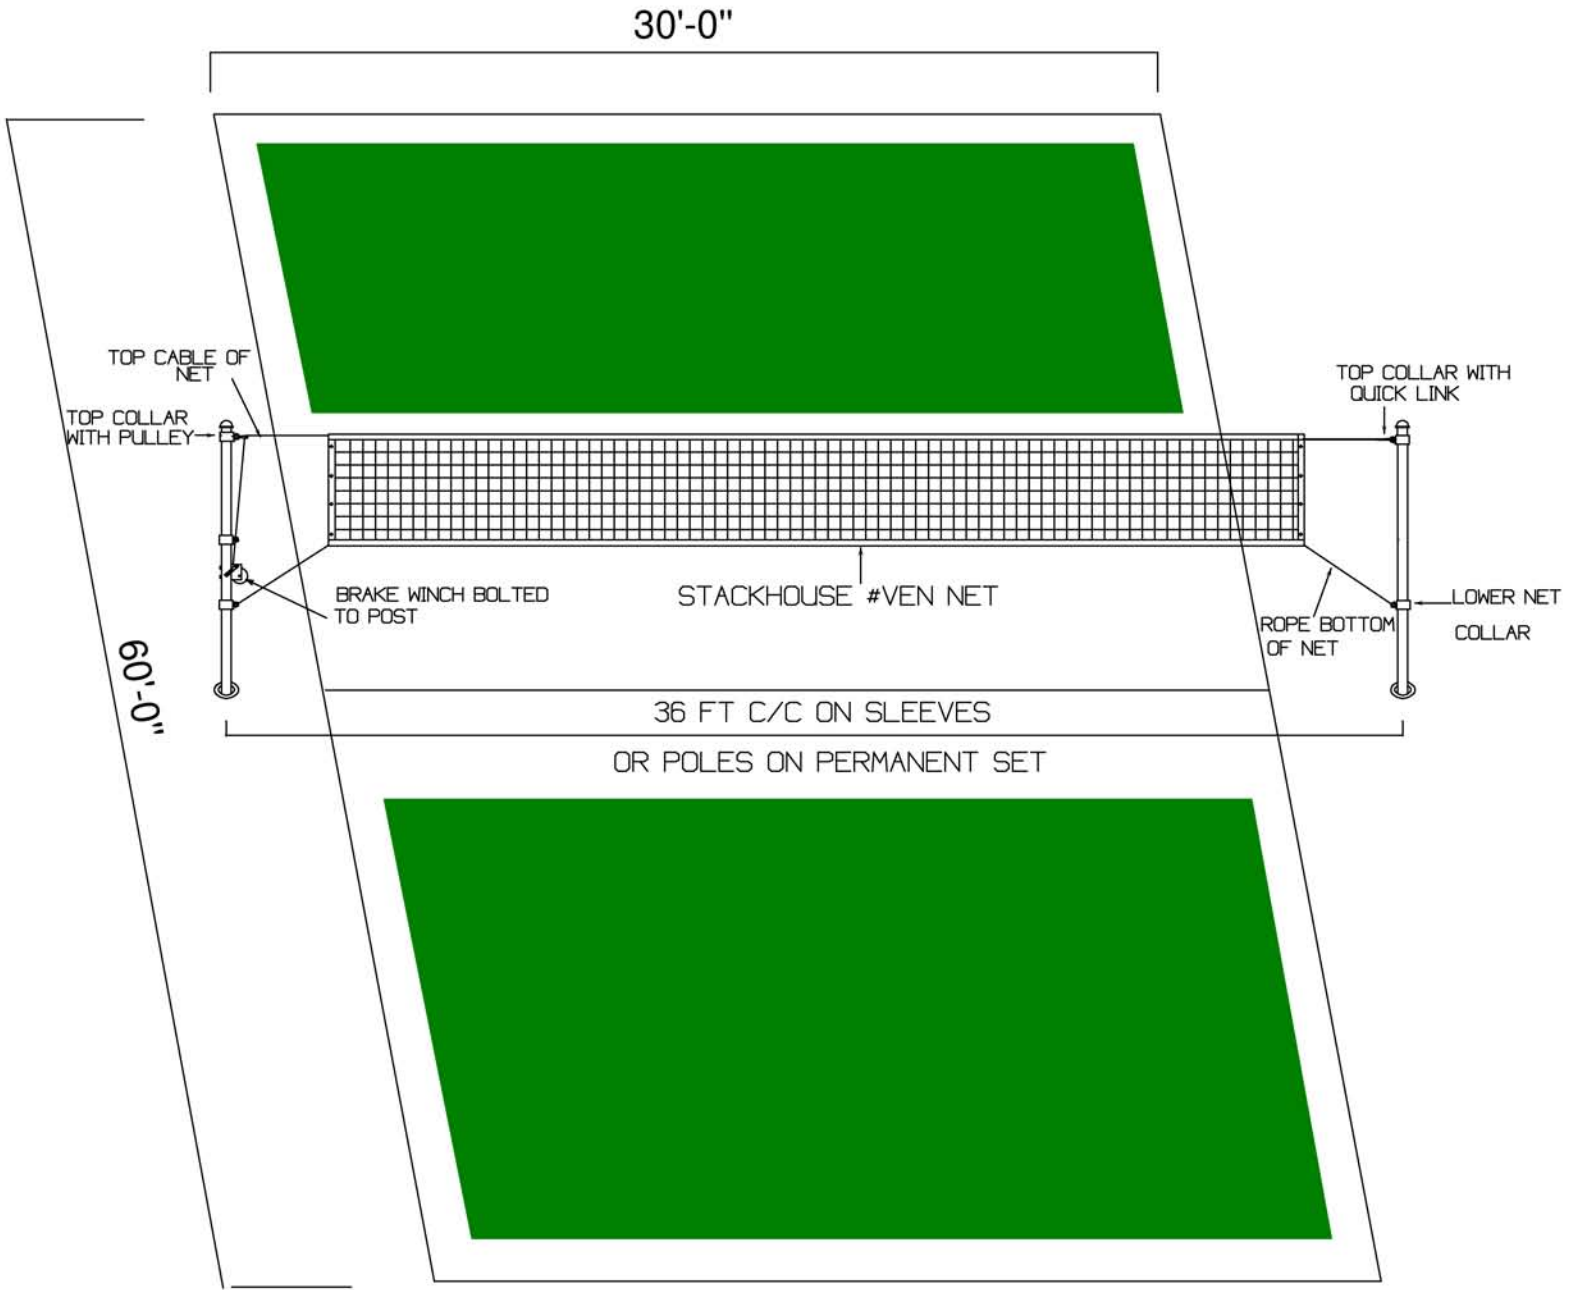

VODSVS WITH 24" GROUND SLEEVE
SEMI-PERMANENT INSTALLATION

VODSVS - NO GROUND SLEEVE
PERMANENT INSTALL

SCALE: NTS
DATE: 12-08
DRAWN BY: S.L.
DWG: VOD INST PG1-REV-08

OUTDOOR VOLLEYBALL STANDARDS

POLE INSTALLATION DRAWING

PAGE: 1 of 3

PRODUCT CODE: VODSVS

SCALE: NTS
DATE: 12-08
DRAWN BY: S.L.
DWG: VOD INST PG2-REV-08

OUTDOOR VOLLEYBALL STANDARDS	
ASSEMBLY DRAWING - UPRIGHTS AND HARDWARE	
PAGE: 2 of 3	PRODUCT CODE: VODSVS

SCALE: NTS

OUTDOOR VOLLYBALL STANDARDS
SLEEVE PLACEMENT AND COURT LAYOUT

DATE: 12-08

DRAWN BY: S.L.

PAGE 3 of 3

PRODUCT CODE: VODSVS

DWG: VOD INST PG3-REV-08